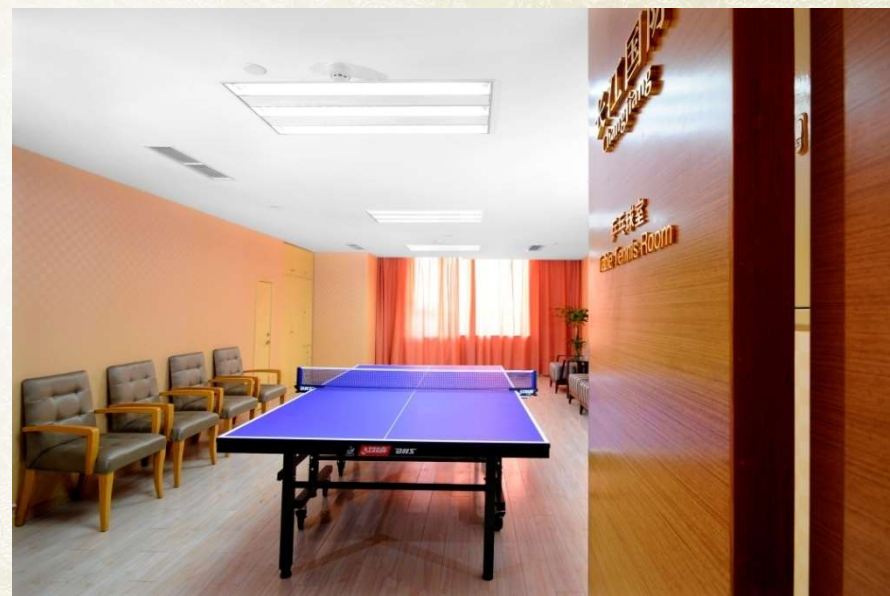

豪华客房 DeluxeRooms

- 客房面积均由36平方米起，简约创新的空间设计
 - 快速免费宽带上网服务
 - “一键式”服务
 - 存放手提电脑的房内保险柜
 - “热带雨林”淋浴花洒
- From 36 sqm on, the rooms feature innovative design, free internet access, "One button" Service, large in-room electronic safe for lap-top computer and tropical rain forest faucet.**

Eight of our meeting rooms of various sizes is ideal for a wide range of function such as meetings, VIP reception, press briefings, training or wedding dinners. Our advanced equipments and complete logistic services will meet your requirements.

无锡保利置业
金陵大酒店
Jinling Hotel
WUXI CHINA

民生厅 Minsheng Conference Room

湖玺厅 Huxi Conference Room

保利厅 Baoli Conference Room

无锡保利置业
金陵大飯店
Jinling Hotel
WUXI CHINA

休闲篇

leisure

无锡保利置业
金陵大酒店
Jinling Hotel
WUXI CHINA

健身房 Gymnasium

室内游泳池 Swimming pool

无锡保利置业
金陵大酒店
Jinling Hotel
WUXI CHINA

桌球房 Table tennis

乒乓球房 ping-pong

无锡保利置业
金陵大飯店
Jinling Hotel
WUXI CHINA

金陵贵宾

Jinling Elite