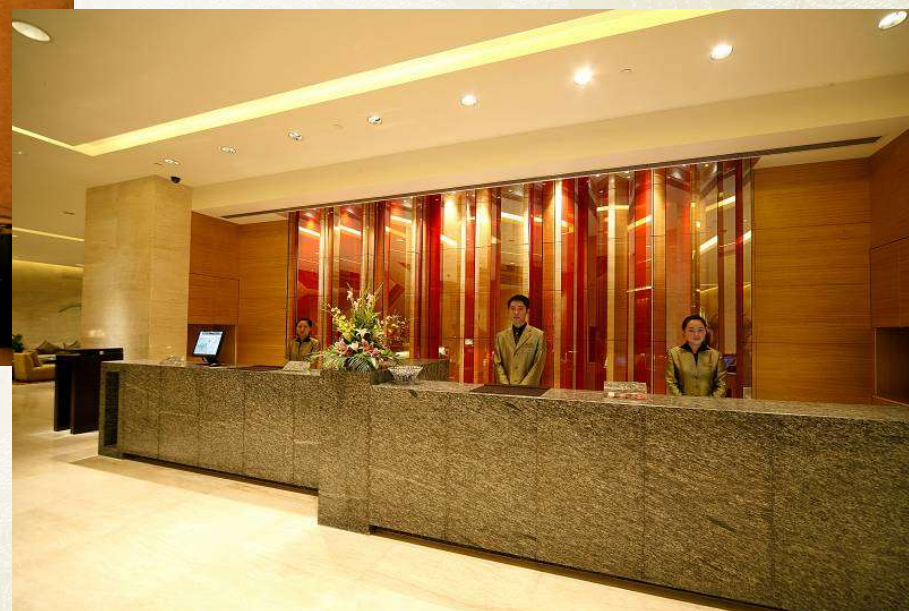

无锡保利置业
金陵大酒店
Jinling Hotel
WUXI CHINA

无锡保利置业
金陵大飯店
Jinling Hotel
WUXI CHINA

客房篇

Rooms

酒店拥有257间豪华舒适的客房，其中豪华套房27套，高级房100间，豪华房99间，17-18层共40间行政房。全部客房均提供免费宽带上网，为现代商务人士量身定做！

The hotel has 257 luxurious and comfortable guest rooms, including 27 set luxury suites, 100 superior rooms and 99 deluxe rooms. There are 40 executive rooms in together on the 17th-18th floor. All the guest rooms are available with free internet, meeting every needs of modern business man!

豪华客房 DeluxeRooms

- 客房面积均由36平方米起，简约创新的空间设计
 - 快速免费宽带上网服务
 - “一键式”服务
 - 存放手提电脑的房内保险柜
 - “热带雨林”淋浴花洒
- From 36 sqm on, the rooms feature innovative design, free internet access, "One button" Service, large in-room electronic safe for lap-top computer and tropical rain forest faucet.**